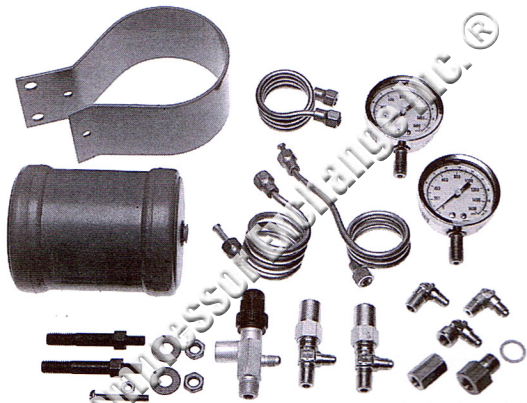

# OIL FILTER PACKAGE

Package Includes: (1) partial flow oil filter with fittings, (2) angle valves, tubing and (2) oil pressure gauges. All 5H120, 126 are supplied standard with a full flow oil filter.

Use on: 5H40, 46, 60, 66, 80, 86 compressor models

**RCD P/N: 5H40-A274**

**OIL FILTER ONLY.....RCD P/N: 05HG660020**